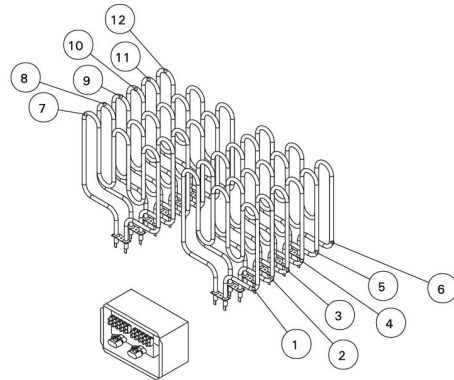

Features

Main material : Steel

H x W x D : 730.0 x 500.0 x 900.0 mm

Net weight (kg) : 48.6

Installation location : Floor

ID	GTIN	Output (kW)	Sauna room size min - max m3
HRL330400	6410082607488	33 kW	46.0-66.0

Technical details

Technical data	Type / attribute	HRL330400
	Color	Stainless Steel
	Power output	33 kW
	Stone sizes	Ø5–10 cm
	Stone amount (kg)	100
Dimensions	Product width	500
	Product height	730
	Product depth (mm)	900
	Net weight (kg)	48.6
	Gross weight	52
	Package width	545
	Package height	790
	Package depth	950
Safety and installation dimensions	Safety distance front (non-combustible materials)	100
	Safety distance front (combustible materials)	100
	Safety distance side (non-combustible materials)	2
	safety distance to the side wall (combustible materials)	200
	Safety distance behind (non-combustible materials)	200
	Safety distance (Ceiling)	1500
	Room min. height(depends on connections and therefore from output, star/delta)	2200
	Installation opening height	2230
	Installation opening width	800
Installation opening depth	1200	

Technical images

The heater's electrical connections
Elektroanschlüsse des Saunaofens

SPARE PARTS

ERSATZTEILE

Model Modell	Heating element/Part no. Heizelement/Teil nr.				
	1750 W/240 V ZSK-732	2000 W/240 V ZSL-313	2500 W/230 V ZSL-314	2670 W/240 V ZSL-316	3000 W/240 V ZSL-318
L20	1-12				
L26		1, 3, 5, 7, 9, 11	2, 4, 6, 8, 10, 12		
L30			1-12	(1-12)	
L33					1-12