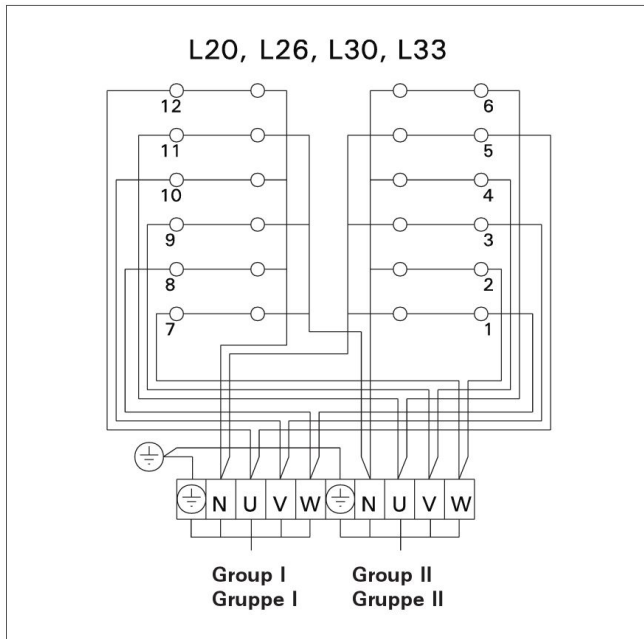

Technical images

The heater's electrical connections
Elektroanschlüsse des Saunaofens